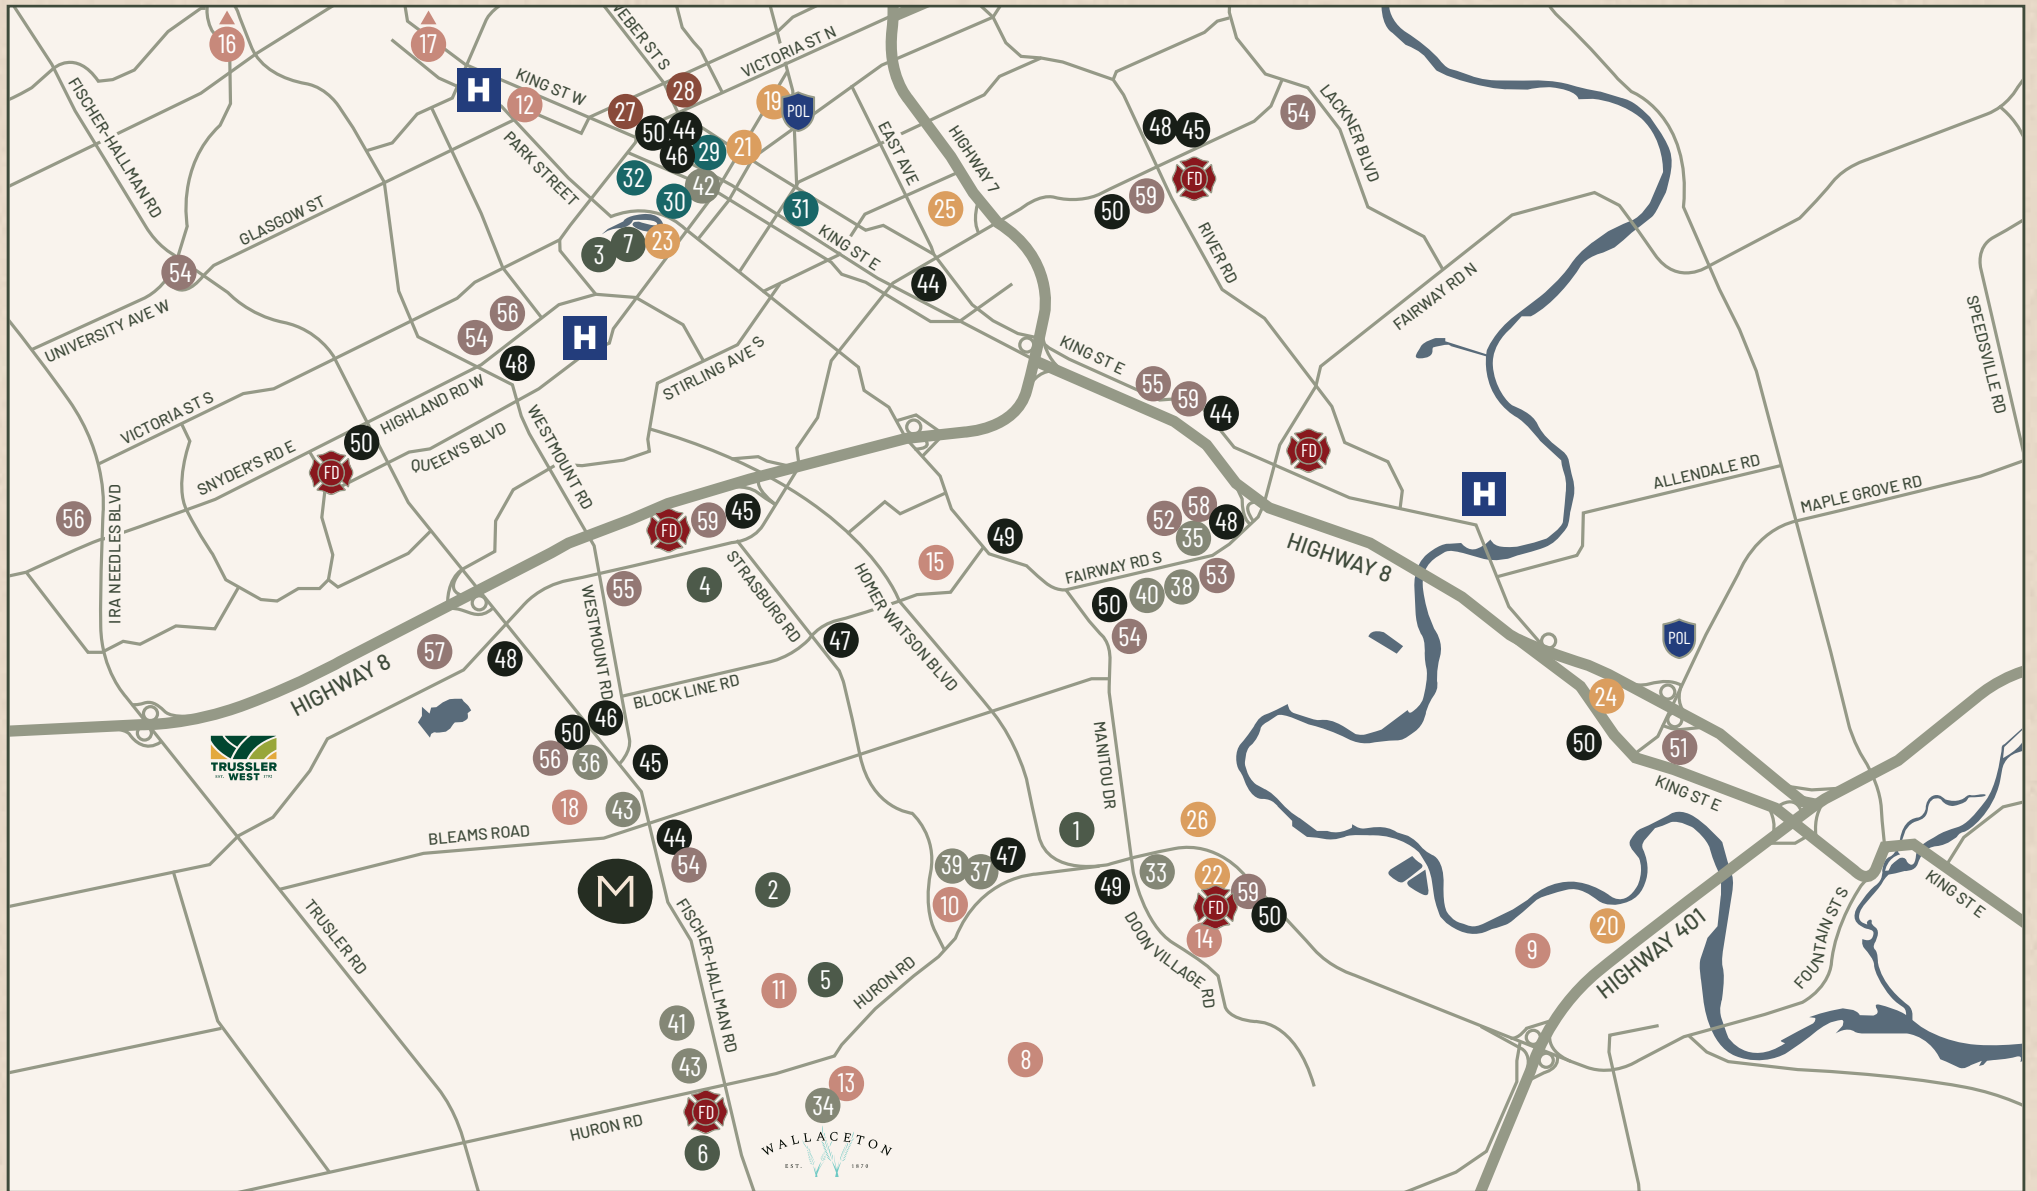

MARI

AT WILLIAMSBURG

LOCAL AMENITIES

OUTDOOR

- 1 Budd Park Soccer Fields
- 2 Huron Natural Area & Trails
- 3 Iron Horse Trail
- 4 McLennan Park
- 5 Parkvale Park
- 6 RBJ Schlegel Park
- 7 Victoria Park

EDUCATION

ENTERTAINMENT

- 19 Centre in the Square
- 20 Doon Valley Golf Course
- 21 Kitchener Public Library
- 22 Pioneer Park Library
- 23 Schneider Haus National Historic Site
- 24 Sportsworld Crossing
- 25 The Aud
- 26 Waterloo Region Museum

TRANSPORTATION

- 27 LRT Downtown Hub
- 28 Via Rail / GO Transit Station

LANDMARKS

- 29 City Hall
- 30 Clock Tower
- 31 Market Square
- 32 The Tannery

RESTAURANTS

- 33 Edelweiss Tavern
- 34 Ghar se Rasoi
- 35 Jack Astors
- 36 Lisboa Bakery & Grill
- 37 Little Gyros Greek Grill
- 38 Moxies
- 39 Rustic Slice Pizzeria
- 40 State & Main
- 41 St. Louis Bar & Grill
- 42 The Walper Hotel
- 43 Tim Hortons

BANKS

- 44 BMO
- 45 CIBC
- 46 Libro Credit Union
- 47 Manulife
- 48 RBC
- 49 Scotiabank
- 50 TD Bank

SHOPPING

- 51 Costco
- 52 Fairview Park Mall
- 53 Farm Boy
- 54 Food Basics
- 55 FreshCo
- 56 Sobeyes
- 57 Sunrise Shopping Centre
- 58 Walmart
- 59 Zehrs