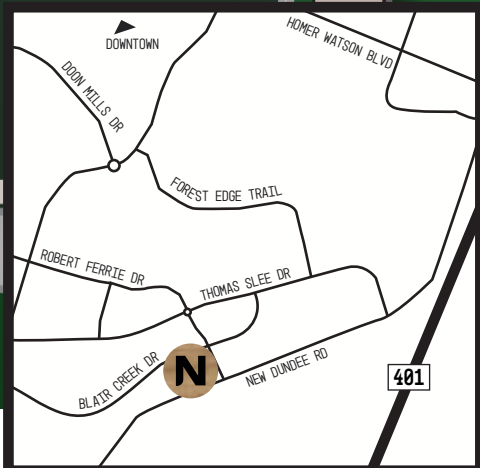

NOMI

Live the Urban Life.

All lot renderings are artist's concept and drawings are not to scale. All materials, specifications, and lot dimensions are subject to change without notice. FEV identifies EV parking that is roughed in only. Roundabout illustrated at New Dundee Road and Robert Ferrie Drive is future construction, plans to be determined by the municipality. Number of risers shown on stairs may vary onsite. E.&O.E. March 2024.