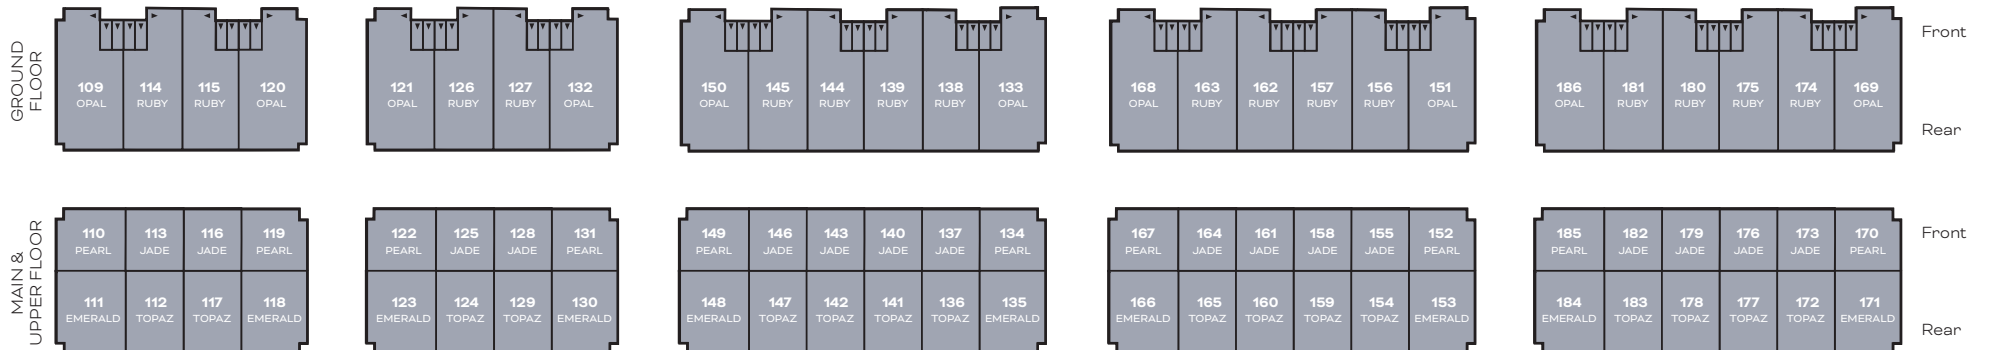

NOMI

Live the Urban Life.

All lot renderings are artist's concept and drawings are not to scale. All materials, specifications, and lot dimensions are subject to change without notice. FEV identifies EV parking that is roughed in only. Roundabout illustrated at New Dundee Road and Robert Ferrie Drive is future construction, plans to be determined by the municipality. Number of risers shown on stairs may vary onsite. E.&O.E. March 2024.

FUSION
HOMES

Live the Urban Life.

4-STOREY BUILDINGS

3-STOREY BUILDINGS

BUILDING A

BUILDING B

BUILDING C

BUILDING D

BUILDING E

BUILDING F

BUILDING G

BUILDING H

BUILDING I

BUILDING J

BUILDING K

FUSIONHOMES.COM/NOMI