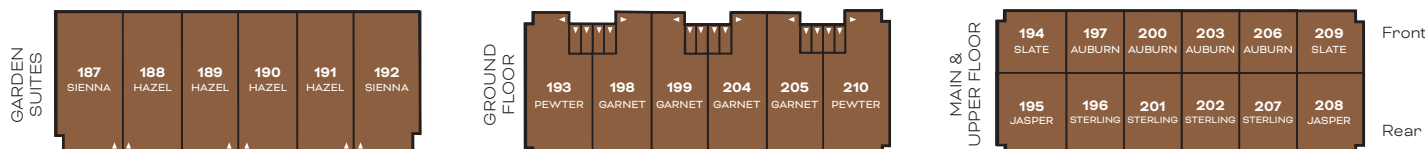

NOMI

Live the Urban Life.

All lot renderings are artist's concept and drawings are not to scale. All materials, specifications, and lot dimensions are subject to change without notice. FEV identifies EV parking that is roughed in only. Roundabout illustrated at New Dundee Road and Robert Ferrie Drive is future construction, plans to be determined by the municipality. Number of risers shown on stairs may vary onsite. E.&O.E. March 2024.

FUSION
HOMES

Live the Urban Life.

4-STOREY BUILDINGS

3-STOREY BUILDINGS

BUILDING A

BUILDING B

BUILDING C

BUILDING D

BUILDING E

BUILDING F

BUILDING G

BUILDING H

BUILDING I

BUILDING J

BUILDING K

FUSIONHOMES.COM/NOMI