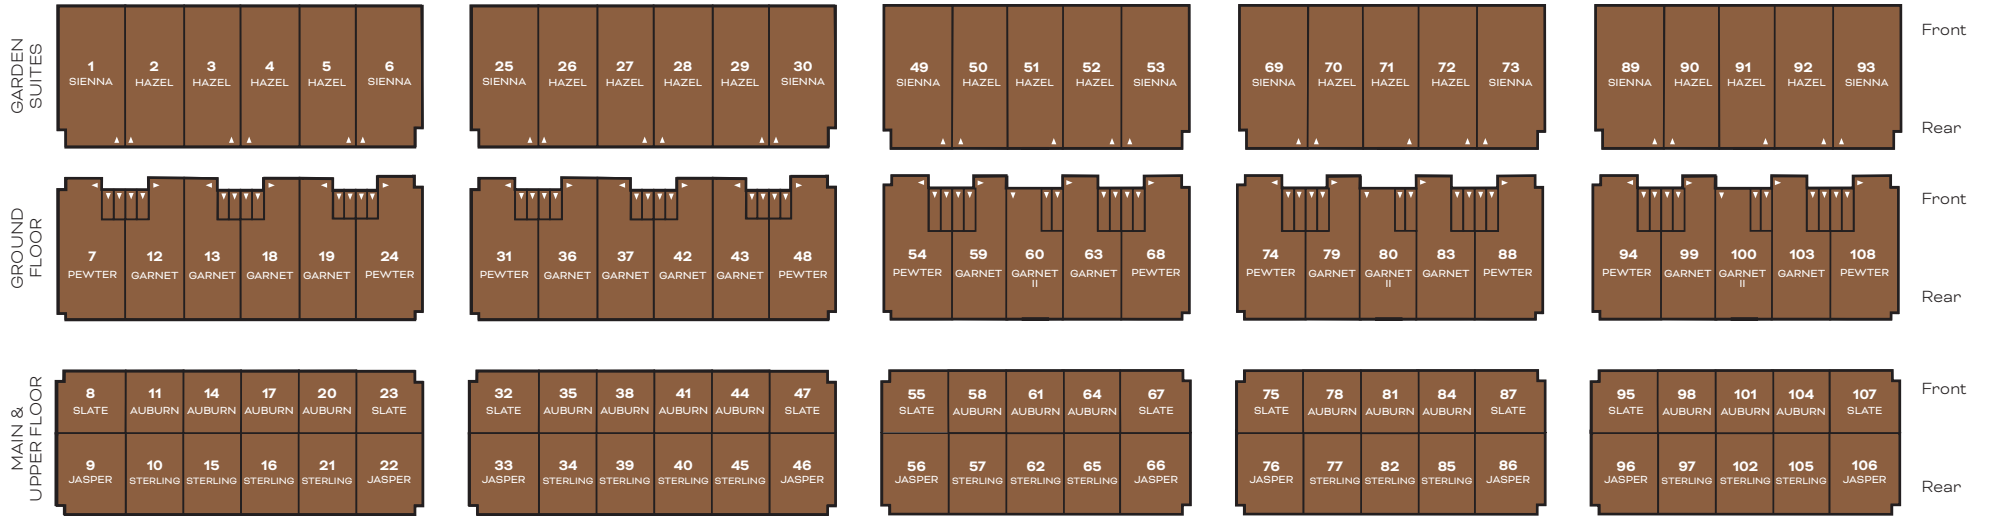

Live the Urban Life.

4-STOREY BUILDINGS

3-STOREY BUILDINGS

BUILDING A

BUILDING B

BUILDING C

BUILDING D

BUILDING E