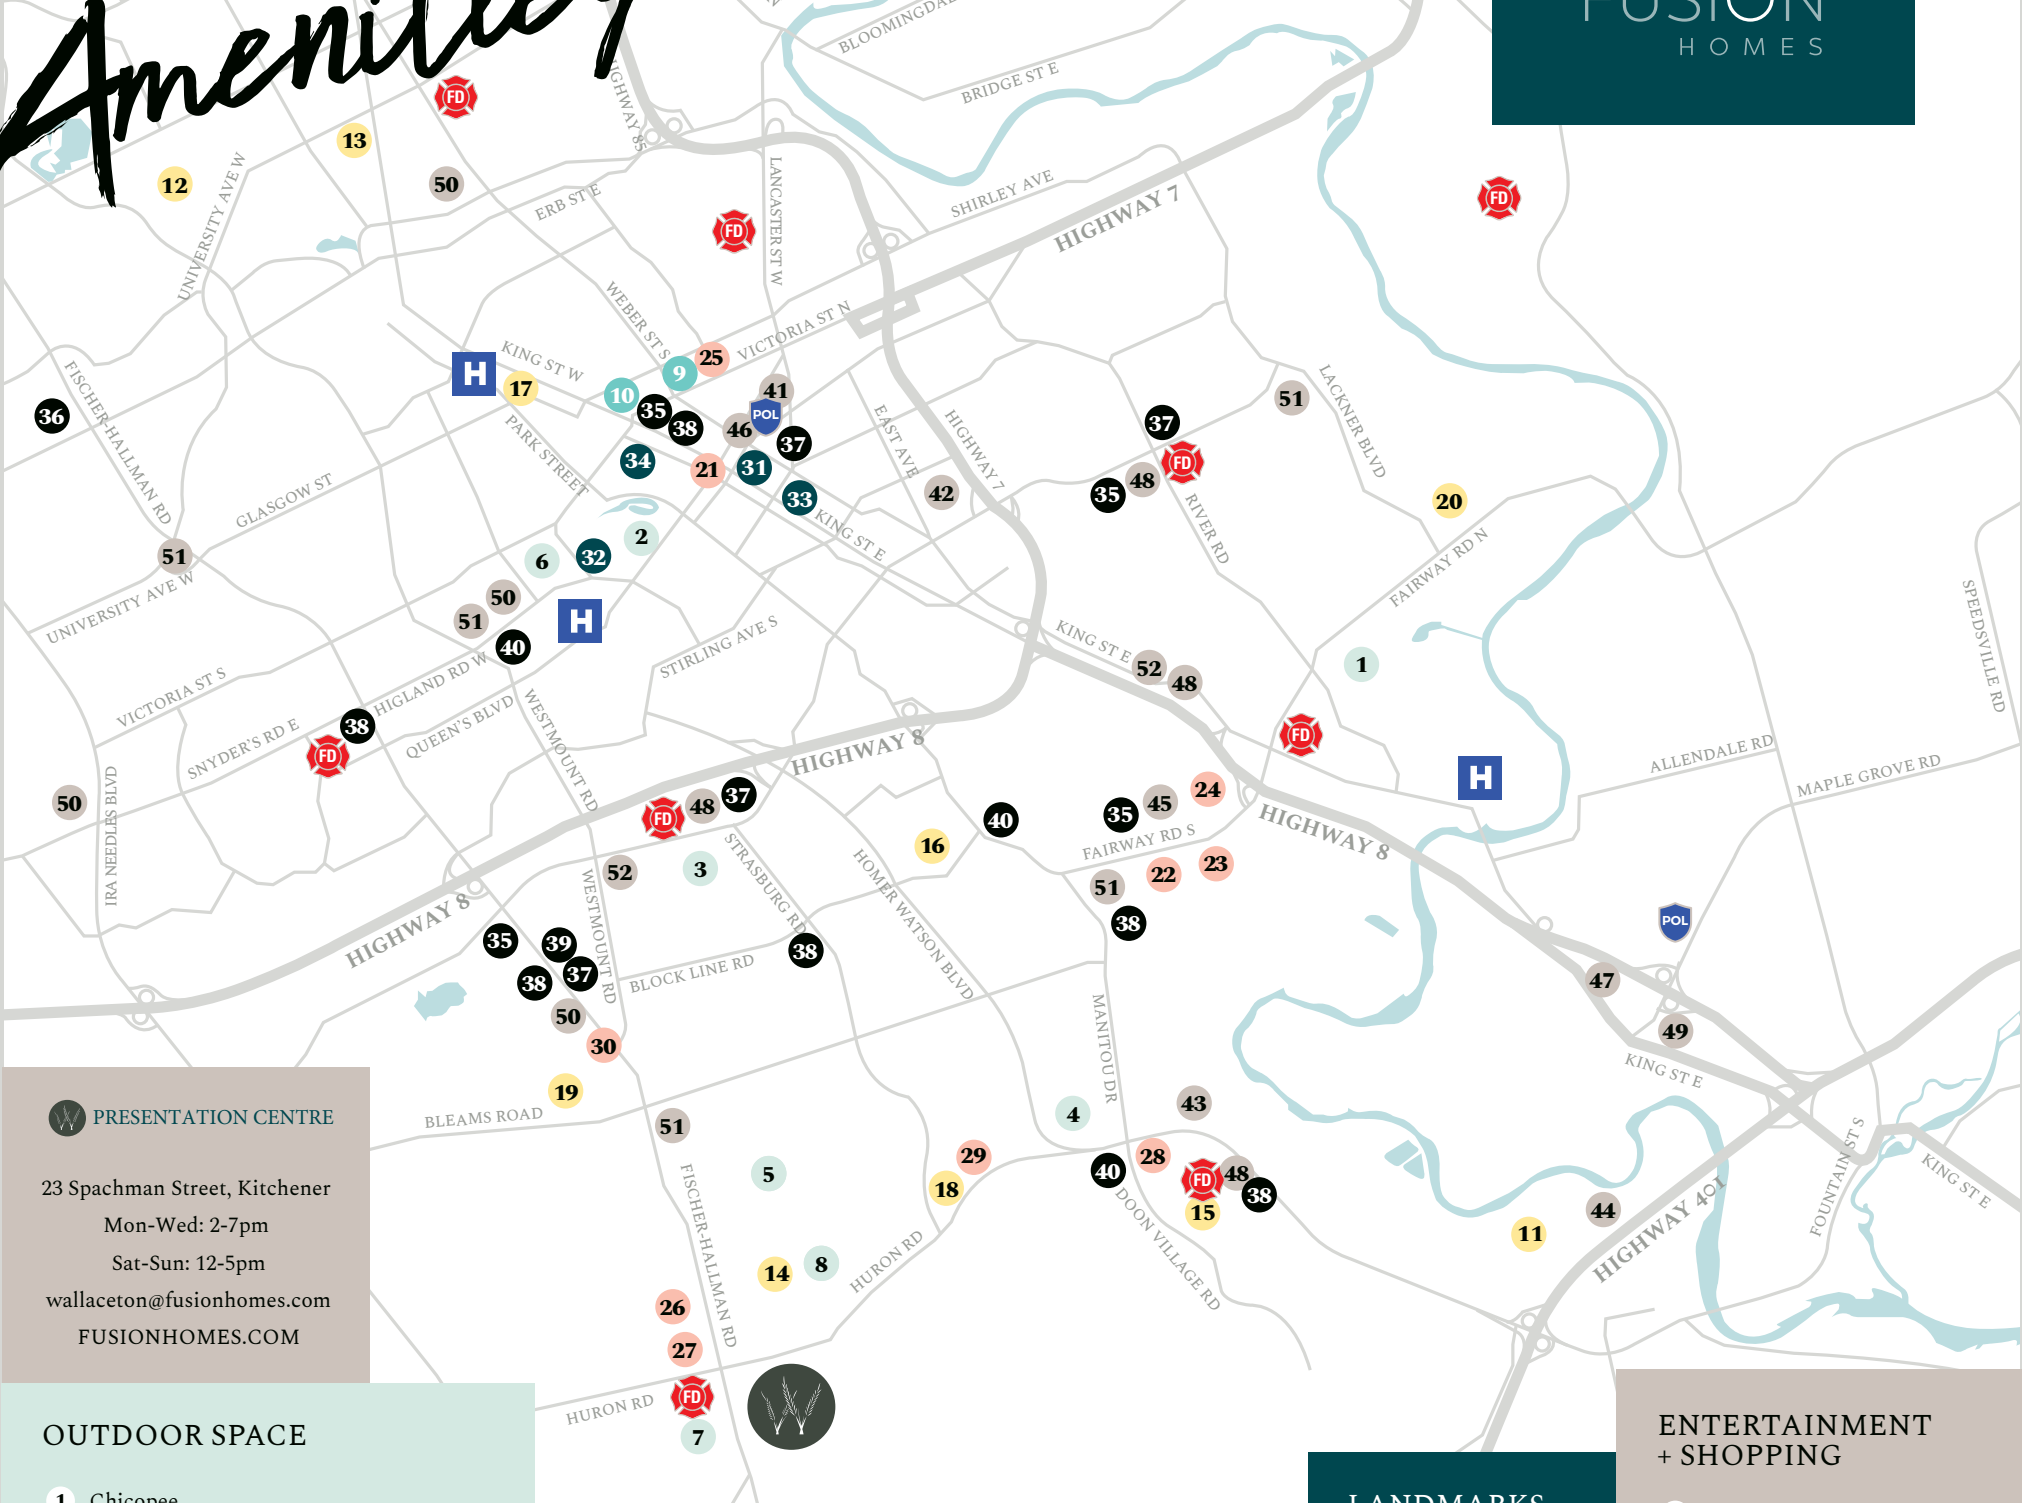

Amenities

PRESENTATION CENTRE
 23 Spachman Street, Kitchener
 Mon-Wed: 2-7pm
 Sat-Sun: 12-5pm
 wallaceton@fusionhomes.com
 FUSIONHOMES.COM

OUTDOOR SPACE

- 1 Chicopee
- 2 Victoria Park
- 3 McLennan Park
- 4 Budd Park Soccer Fields
- 5 Huron Natural Area & Trails
- 6 Iron Horse Trail
- 7 RBJ Schlegel Park
- 8 Parkvale Park

TRANSPORTATION

- 9 Via Rail / GO Transit Station
- 10 LRT Downtown Hub

EDUCATION

- 11 Conestoga College
- 12 University of Waterloo
- 13 Wilfrid Laurier University
- 14 Jean Steckle Public School
- 15 St. Timothy Catholic School
- 16 St. Mary's Catholic Secondary School
- 17 Kitchener-Waterloo Collegiate
- 18 Huron Height Secondary School
- 19 Williamsburg Public School
- 20 Chicopee Hills Public School

RESTAURANTS

- 21 The Walper Hotel
- 22 State & Main
- 23 Moxies
- 24 Jack Astors
- 25 Smile Tiger Coffee Roasters
- 26 St. Louis Bar & Grill
- 27 Tim Hortons
- 28 Edelweiss Tavern
- 29 Rustic Slice Pizzeria
- 30 Lisboa Bakery & Grill

LANDMARKS

- 31 City Hall
- 32 Clock Tower
- 33 Market Square
- 34 The Tannery

BANKING

- 35 RBC
- 36 Meridian
- 37 CIBC
- 38 TD Bank
- 39 Libro Financial
- 40 Scotiabank

ENTERTAINMENT + SHOPPING

- 41 Centre in the Square
- 42 The Aud
- 43 Waterloo Region Museum
- 44 Doon Valley Golf Course
- 45 Fairview Park Mall
- 46 Kitchener Public Library
- 47 Sportsworld Crossing
- 48 Zehrs
- 49 Costco
- 50 Sobeys
- 51 Food Basics
- 52 FreshCo