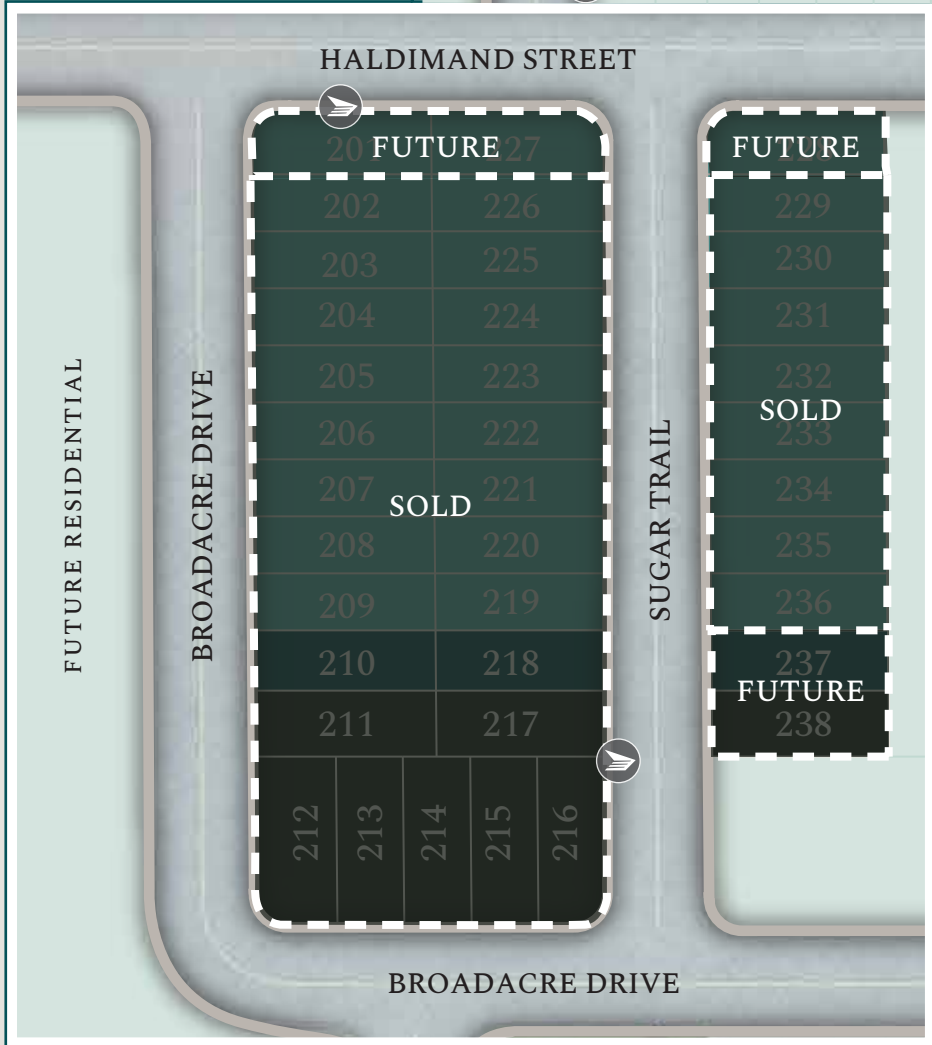

# • WALLACETON •

## • PHASE 2 •

- 34FT LOTS
- 36FT LOTS
- 40FT LOTS
- 50FT LOTS

FUSION  
HOMES

All lot renderings are artist's concepts and drawing is not to scale. All materials, specifications and lot dimensions are subject to change without notice. E. & O. E.