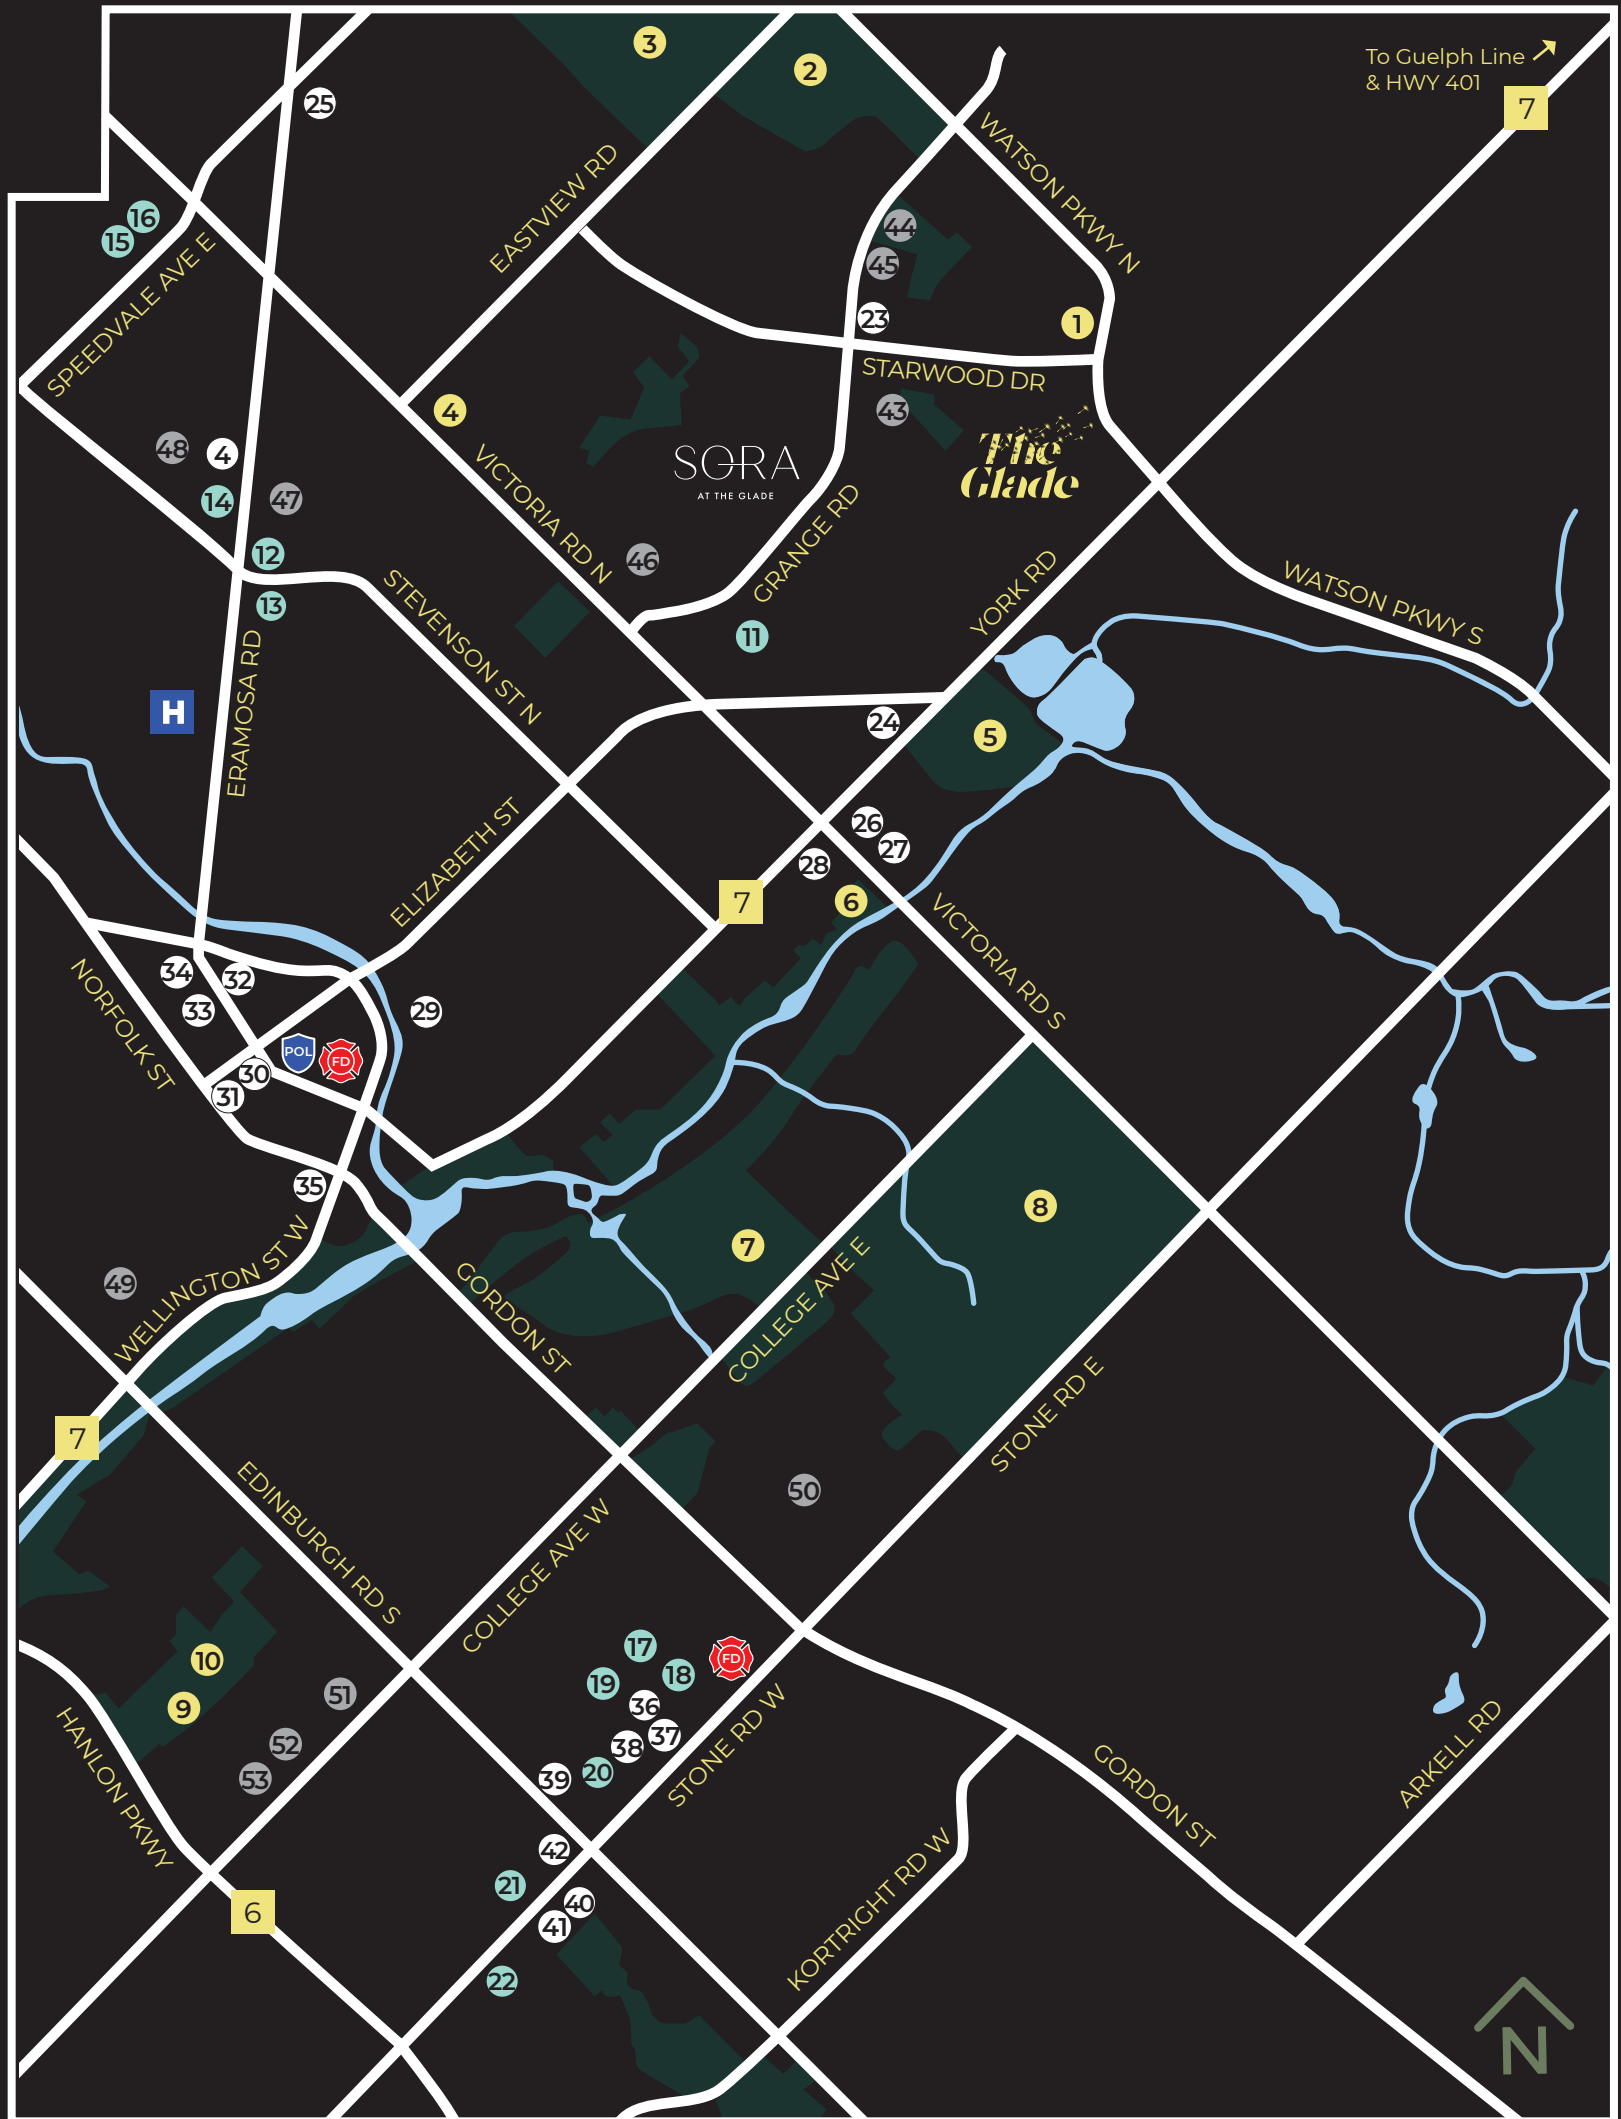

SORA

AT THE GLADE

RECREATION

- 1 Guelph Public Library
- 2 Grange Road Park
- 3 Pollinators Park & Sports Fields
- 4 Victoria Road Recreation Centre
- 5 Royal City Jaycees Park
- 6 Eramosa River Park
- 7 Cutten Fields Golf
- 8 The Arboretum
- 9 Guelph Community Sports Dome
- 10 Centennial Park

SHOPPING

- 11 Home Hardware
- 12 Shoppers Drug Mart
- 13 Zehrs
- 14 Food Basics
- 15 Fresh-Co
- 16 M&M Food Market
- 17 Best Buy
- 18 Canadian Tire
- 19 Walmart
- 20 Metro
- 21 Stone Road Mall
- 22 Farm Boy

DINING

- 23 Jumbo 3 for 1 Pizza & Wings
- 24 York Road Kitchen & Chocolate Bar
- 25 Town & Country Restaurant
- 26 Tim Hortons
- 27 Eggcetra
- 28 Café Greek Garden
- 29 Spring Mill Distillery
- 30 39 Carden Street
- 31 La Cucina
- 32 Buon Gusto Restaurant
- 33 Mijidaa
- 34 Baker Street Station
- 35 Earth to Table: Bread Bar
- 36 Milestones
- 37 Montana's
- 38 Swiss Chalet
- 39 Fionn MacCool's
- 40 Symposium Café
- 41 East Side Marios
- 42 Beertown Public House

SCHOOLS

- 43 William C. Winegard Public School
- 44 Ken Danby Public School
- 45 Holy Trinity Catholic School
- 46 St. James Catholic High School
- 47 John F. Ross Collegiate Vocational Inst.
- 48 École élémentaire L'Odyssee
- 49 Guelph Montessori School
- 50 University of Guelph
- 51 Guelph Community Christian School
- 52 Centennial Collegiate Vocational Inst.
- 53 College Heights Secondary School