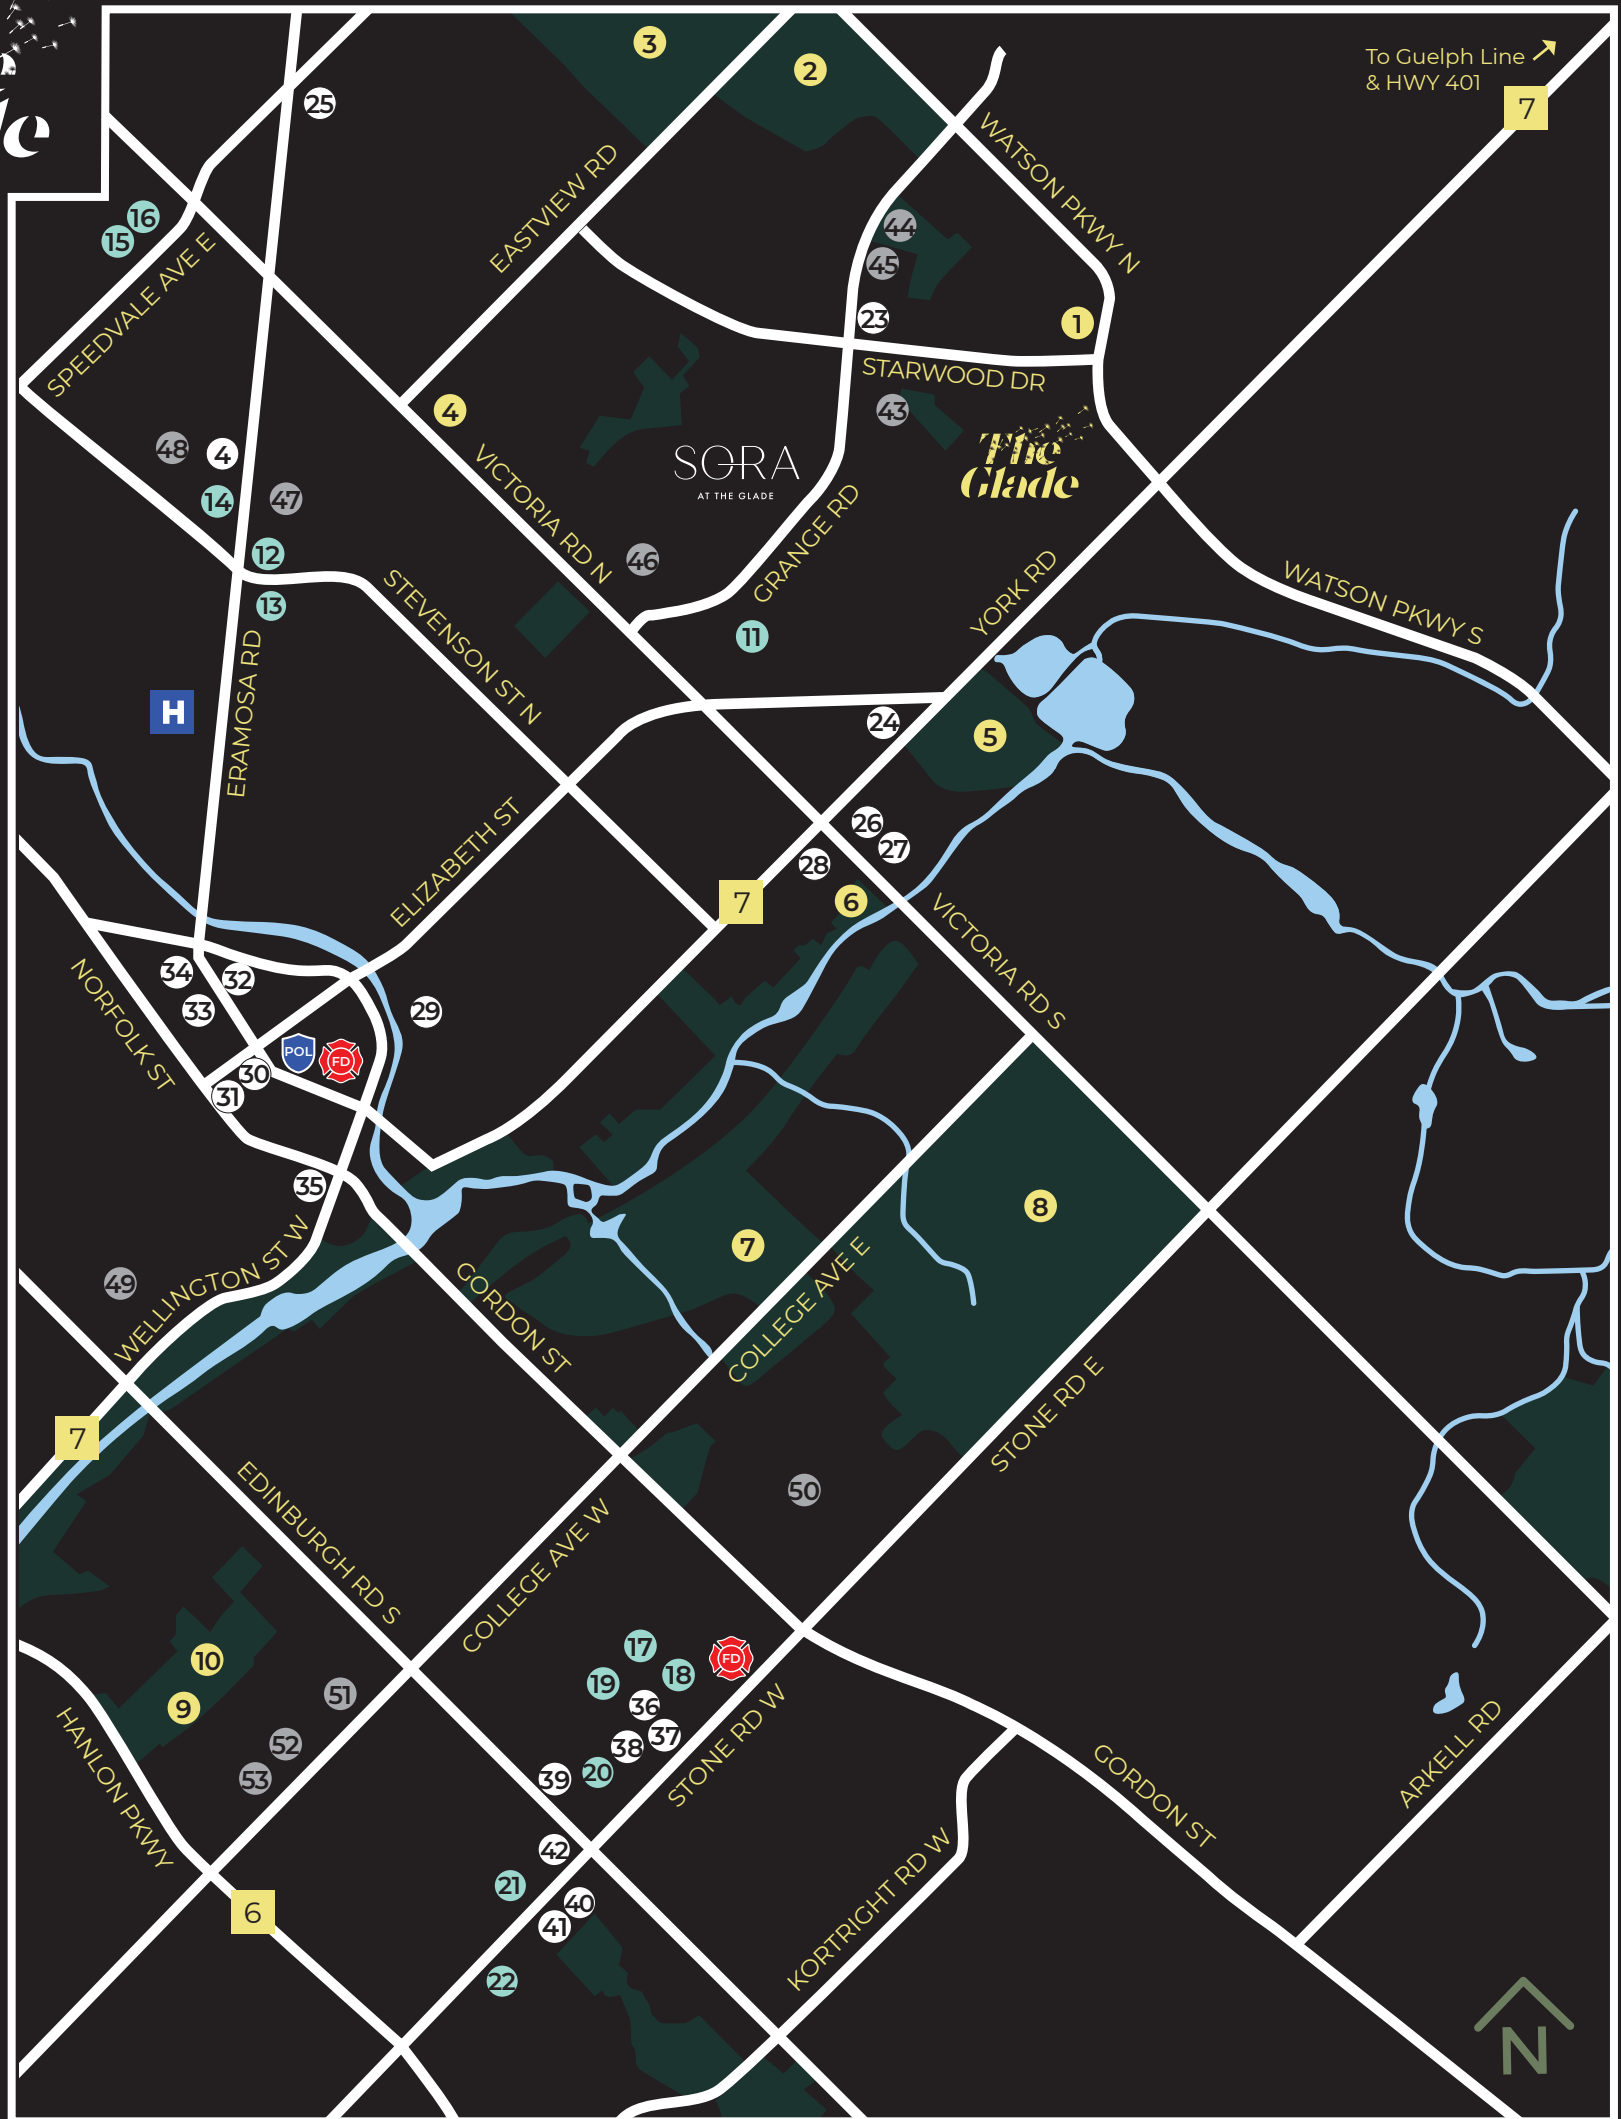

SORA

AT THE GLADE

The Glade

RECREATION

- 1 Guelph Public Library
- 2 Grange Road Park
- 3 Pollinators Park & Sports Fields
- 4 Victoria Road Recreation Centre
- 5 Royal City Jaycees Park
- 6 Eramosa River Park
- 7 Cutten Fields Golf
- 8 The Arboretum
- 9 Guelph Community Sports Dome
- 10 Centennial Park

SHOPPING

- 11 Home Hardware
- 12 Shoppers Drug Mart
- 13 Zehrs
- 14 Food Basics
- 15 Fresh-Co
- 16 M&M Food Market
- 17 Best Buy
- 18 Canadian Tire
- 19 Walmart
- 20 Metro
- 21 Stone Road Mall
- 22 Farm Boy

DINING

- 23 Jumbo 3 for 1 Pizza & Wings
- 24 York Road Kitchen & Chocolate Bar
- 25 Town & Country Restaurant
- 26 Tim Hortons
- 27 Eggcetra
- 28 Café Greek Garden
- 29 Spring Mill Distillery
- 30 39 Carden Street
- 31 La Cucina
- 32 Buon Gusto Restaurant
- 33 Mijidaa
- 34 Baker Street Station
- 35 Earth to Table: Bread Bar
- 36 Milestones
- 37 Montana's
- 38 Swiss Chalet
- 39 Fionn MacCool's
- 40 Symposium Café
- 41 East Side Marios
- 42 Beertown Public House

SCHOOLS

- 43 William C. Winegard Public School
- 44 Ken Danby Public School
- 45 Holy Trinity Catholic School
- 46 St. James Catholic High School
- 47 John F. Ross Collegiate Vocational Inst.
- 48 École élémentaire L'Odyssee
- 49 Guelph Montessori School
- 50 University of Guelph
- 51 Guelph Community Christian School
- 52 Centennial Collegiate Vocational Inst.
- 53 College Heights Secondary School