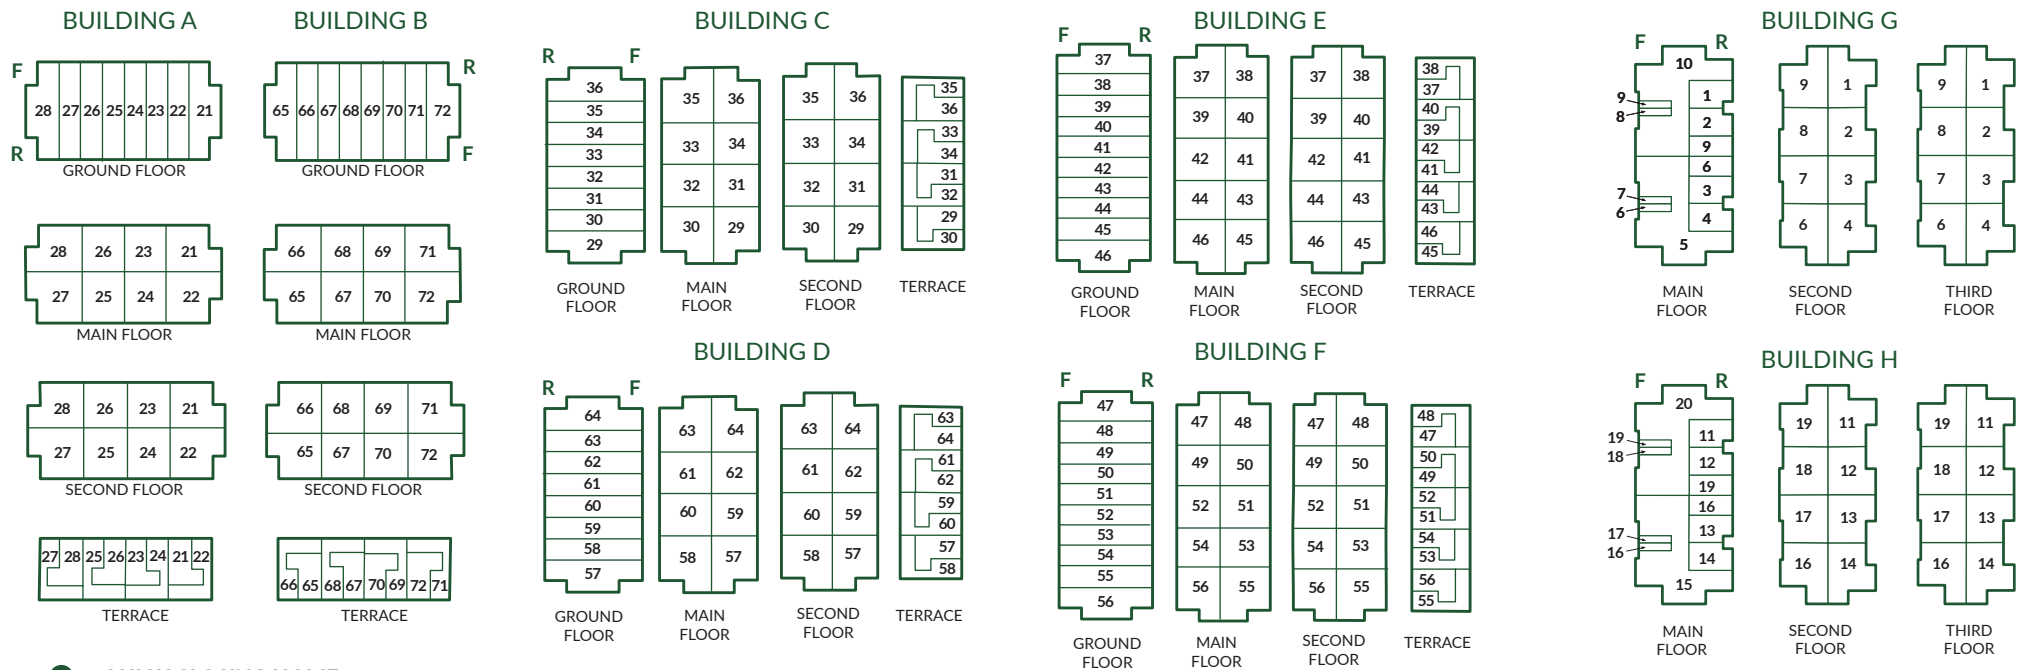

ANNEX

AT CHILlico RUN

MODEL HOME & PRESENTATION CENTRE

107 Westra Drive, Guelph
 Mon-Wed 2pm-7pm
 Sat-Sun 12pm-5pm
 226-343-0950
 annex@fusionhomes.com

fusion
 HOMES
 FUSIONHOMES.COM

Terrace TownFlats™

TownFlats™

Illustration is artist's concepts and drawing is not to scale. All materials and specifications are subject to change without notice. E. & O.E. Unit numbers listed are not official civic address numbers. Civic numbers are TBD.