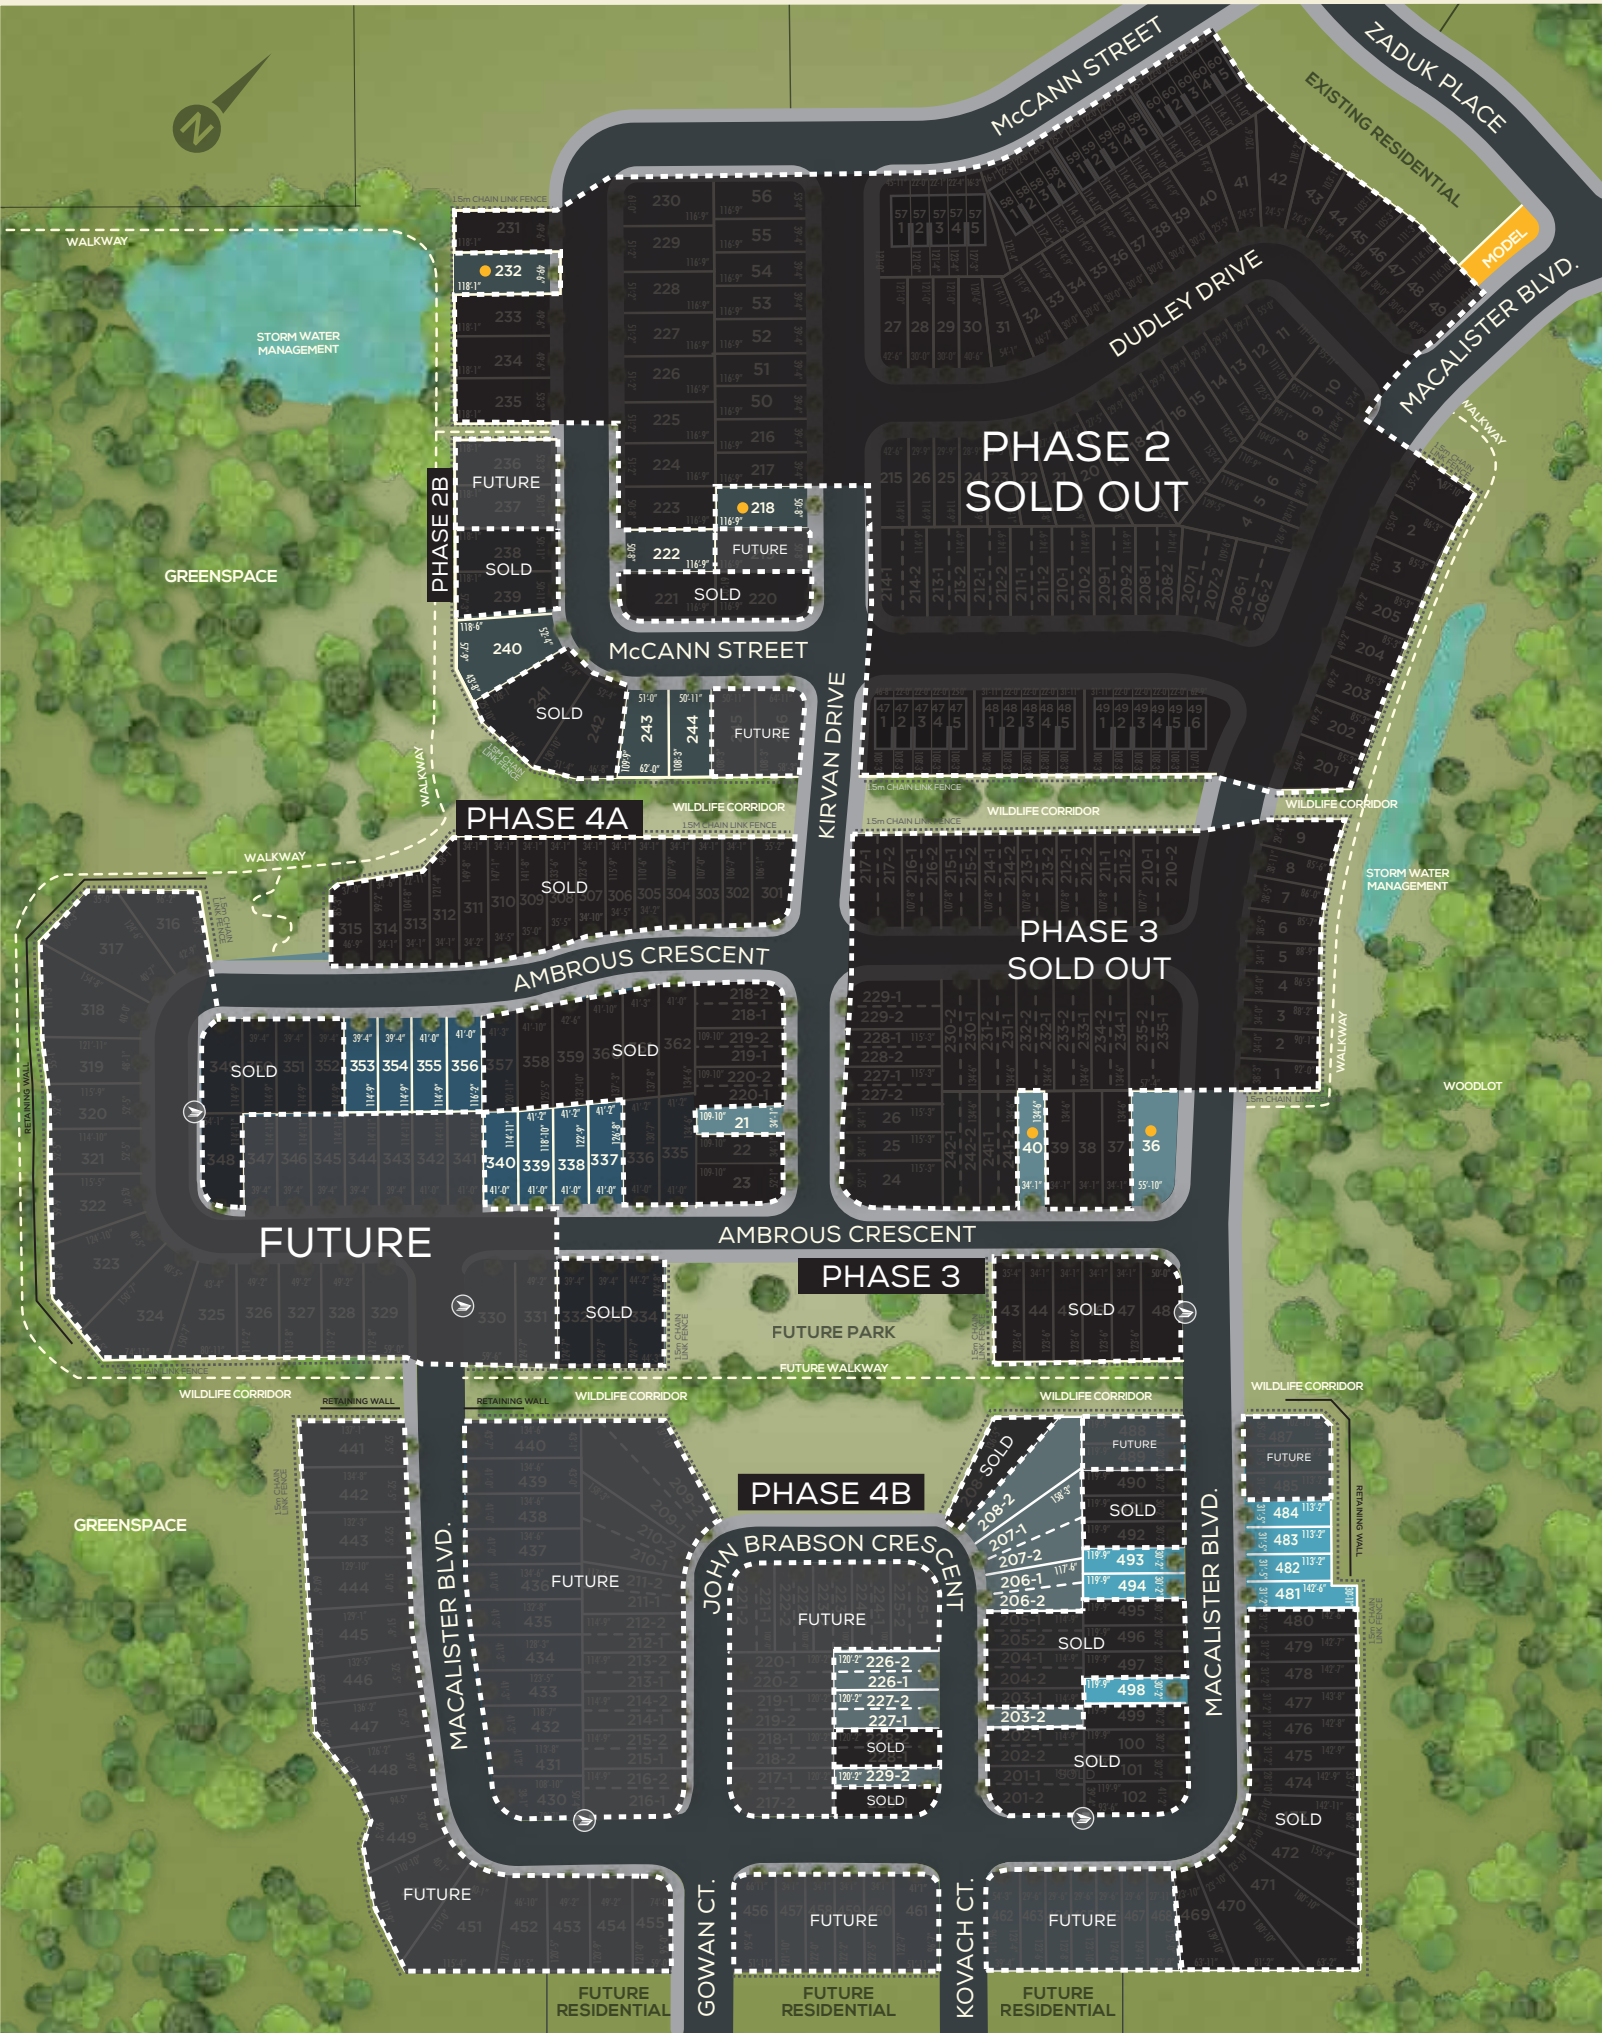

**PHASE 2
SOLD OUT**

**PHASE 3
SOLD OUT**

FUTURE

PHASE 3

PHASE 4B

- 50' Lots
- 40' Lots
- 34' Lots
- 30' Lots
- Semi

- Quick Closing Home
- Community Mail Box (proposed)

All lot renderings are artist's concepts and drawing is not to scale. All materials, specifications and lot dimensions are subject to change without notice. E. & O. E.