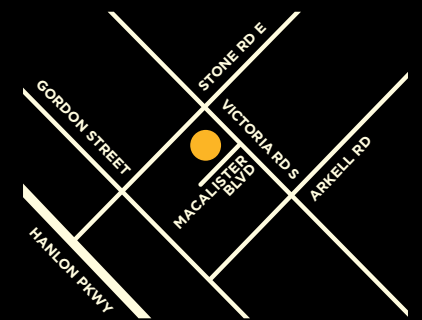

SOLTERRA

Located in Guelph's South End, Solterra combines high-end living with the prestige of convenience. Just 14 minutes to the 401, four minutes to the University of Guelph, and down the road from your everyday needs.

Luxury has a name. Solterra.

Solterra Sales Centre

87 Zaduk Place
Guelph, Ontario
Phone: 226-343-1305

fusion
H O M E S

FUSIONHOMES.COM