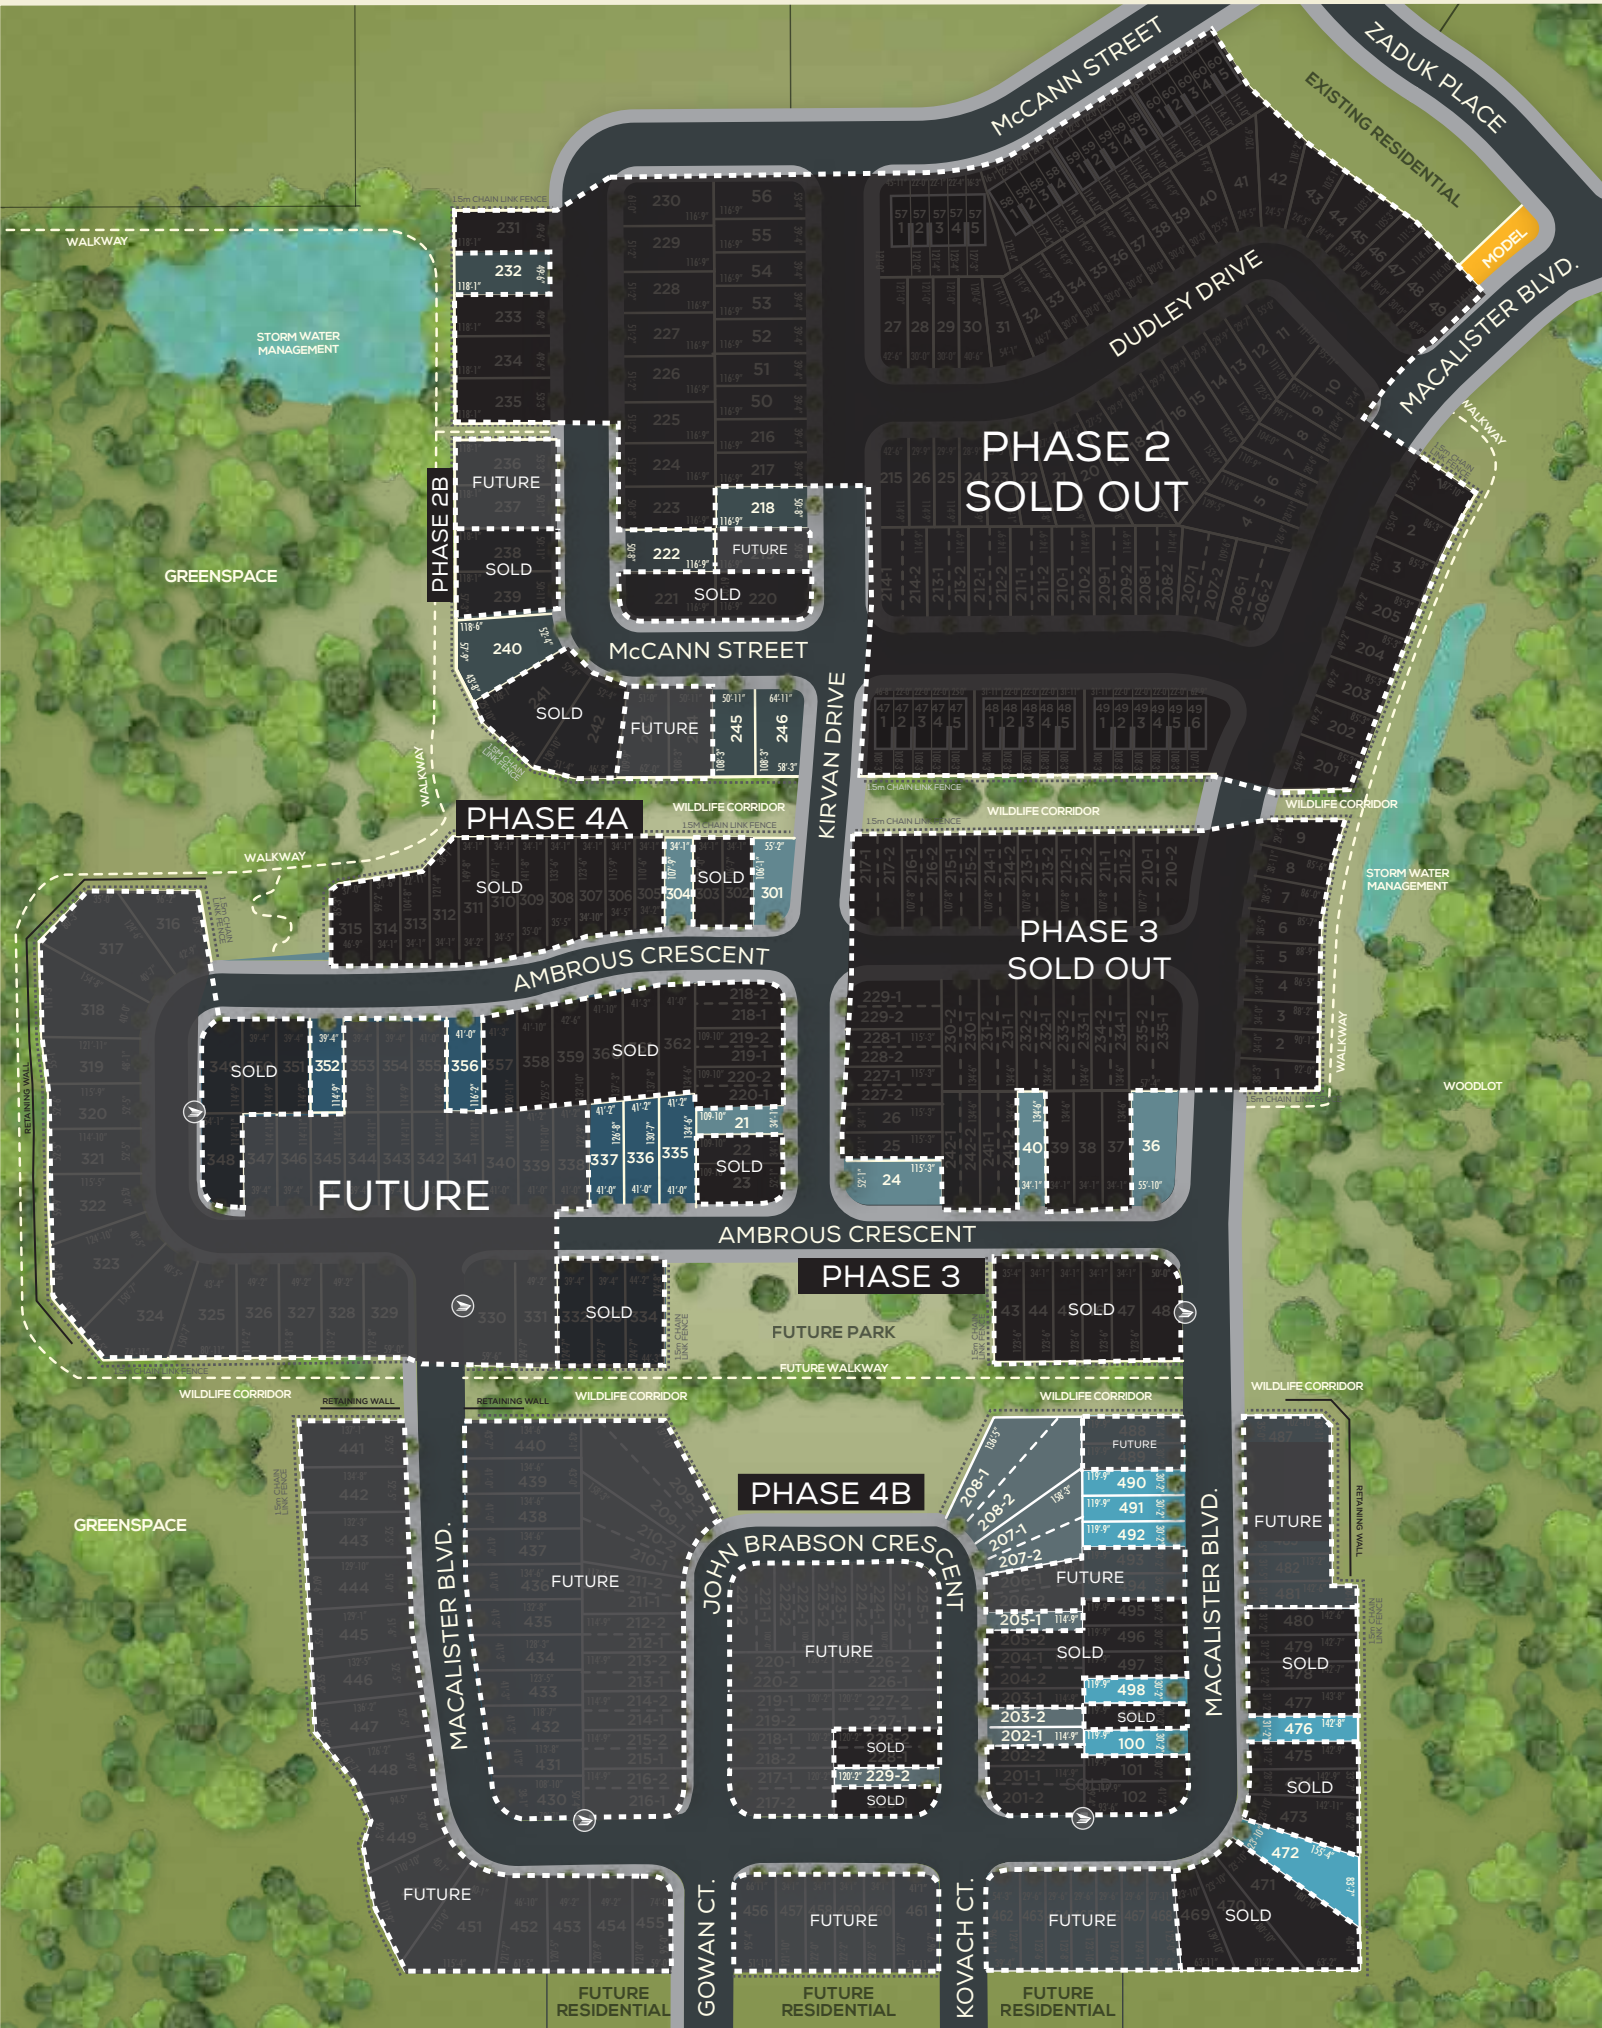

**PHASE 2
SOLD OUT**

**PHASE 3
SOLD OUT**

FUTURE

PHASE 4B

- 50' Lots
- 40' Lots
- 34' Lots
- 30' Lots
- Semi
- Community Mail Box (proposed)

All lot renderings are artist's concepts and drawing is not to scale. All materials, specifications and lot dimensions are subject to change without notice. E. & O. E.