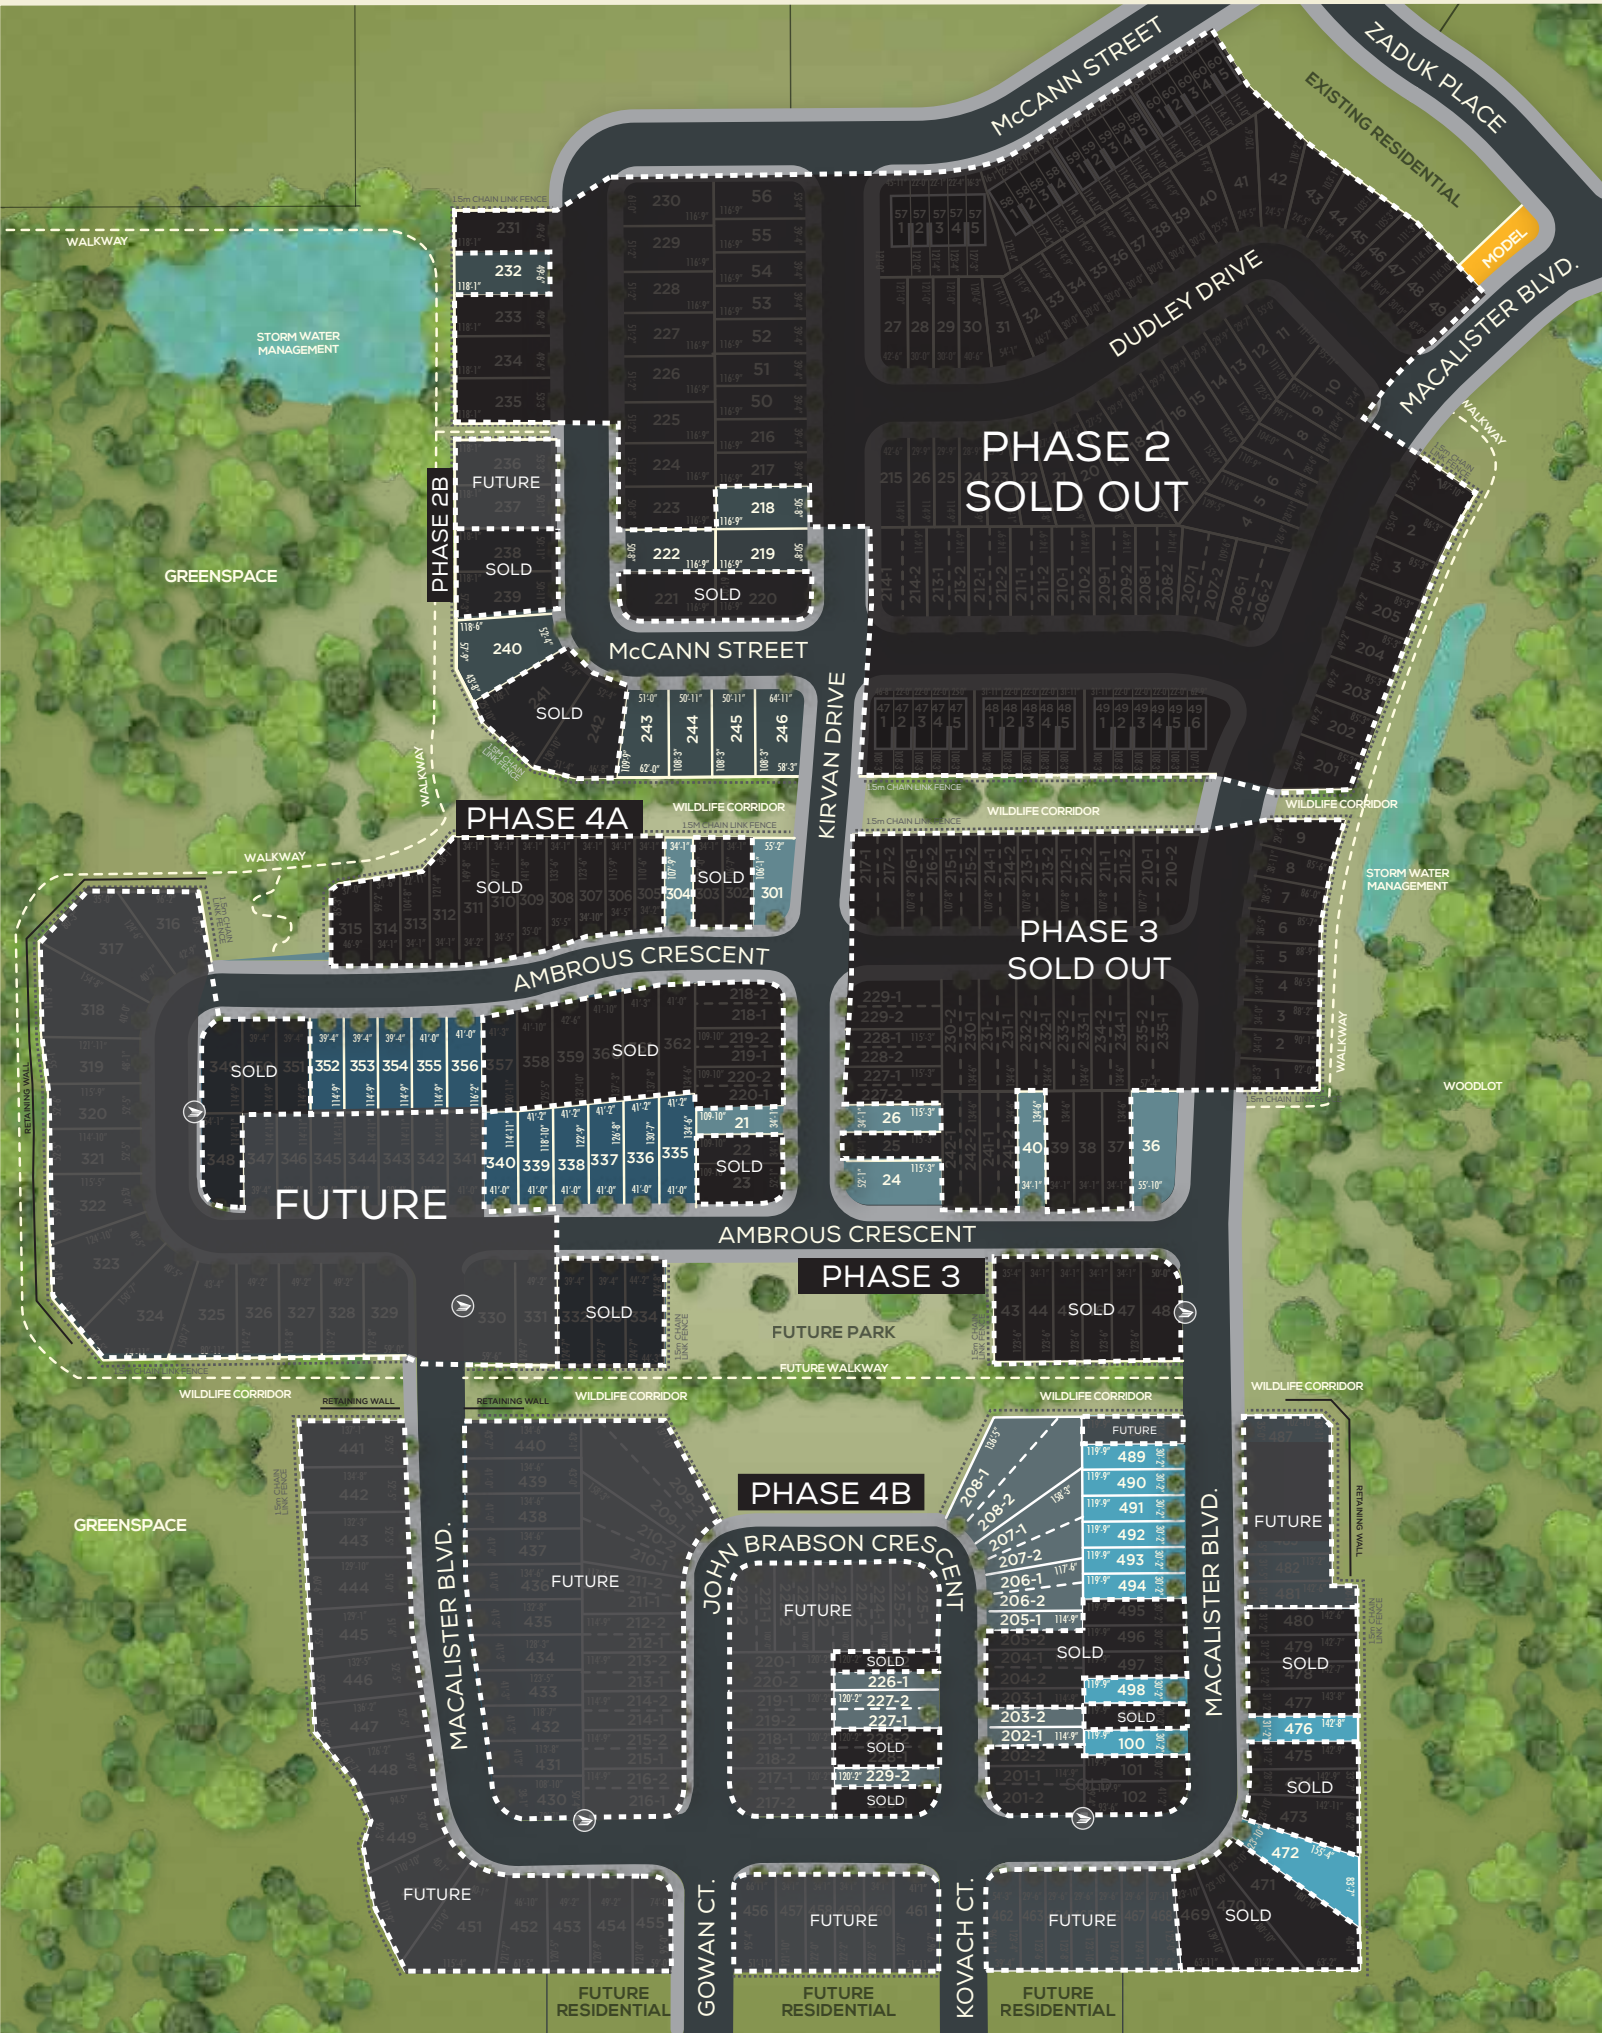

PHASE 2
SOLD OUT

PHASE 3
SOLD OUT

FUTURE

PHASE 3

PHASE 4B

- 50' Lots
- 40' Lots
- 34' Lots
- 30' Lots
- Semi
- Community Mail Box (proposed)

All lot renderings are artist's concepts and drawing is not to scale. All materials, specifications and lot dimensions are subject to change without notice. E. & O. E.