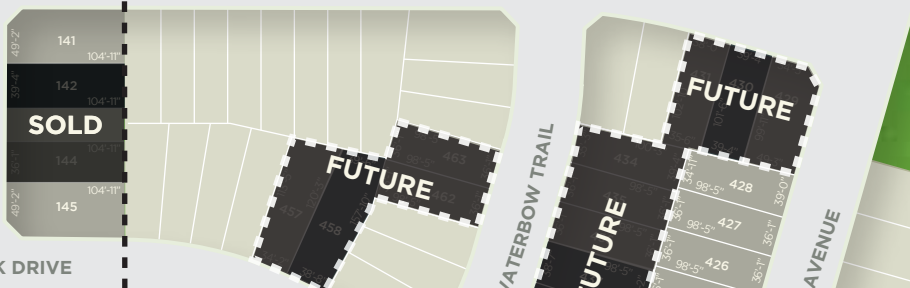

FUTURE PARK

FUTURE RESIDENTIAL

PHASE 4

RIVERTRAIL AVENUE

GRAND FLATS TRAIL

VALLEYBROOK DRIVE

MODEL HOME  
MODEL HOME

CROSSBRIDGE AVENUE

FUTURE PARK

CROSSWINDS DRIVE

PHASE 3

FUTURE ACCESS ROAD

RIVERTRAIL AVENUE

FUTURE RESIDENTIAL

FUTURE PARK

FUTURE PARK

SWM POND

GREENSPACE

- 30'
- 36'
- 40'
- 50'
- Townhomes

EXPLORERS WALK

fusion  
HOMES  
FUSIONHOMES.COM

VISIT OUR MODEL HOME  
177 EDEN OAK TRAIL, KITCHENER, ON  
MON-WED 2pm-7pm  
SAT-SUN 12pm-5pm  
519 496 7689

All lot renderings are artists' concepts and drawing is not to scale. All materials, specifications and lot dimensions are subject to change without notice. E. & O.E.