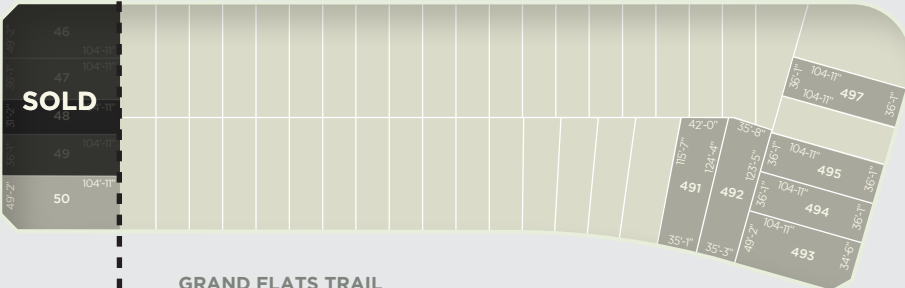

FUTURE PARK

FUTURE RESIDENTIAL

PHASE 4

RIVERTRAIL AVENUE

GRAND FLATS TRAIL

VALLEYBROOK DRIVE

MODEL HOME  
MODEL HOME

CROSSBRIDGE AVENUE

SWM POND

GREENSPACE

- 30'
- 36'
- 40'
- 50'
- Townhomes

EXPLORERS WALK

fusion  
HOMES  
FUSIONHOMES.COM

VISIT OUR MODEL HOME  
177 EDEN OAK TRAIL, KITCHENER, ON  
MON-WED 2pm-7pm  
SAT-SUN 12pm-5pm  
519 496 7689