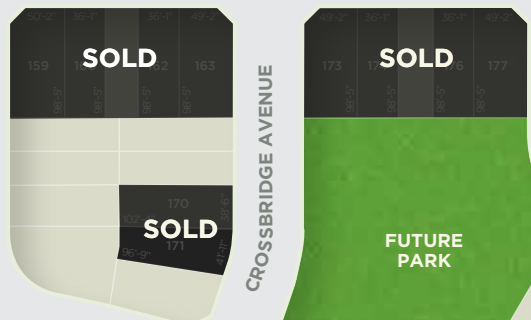

FUTURE PARK

FUTURE RESIDENTIAL

PHASE 4

RIVERTRAIL AVENUE

GRAND FLATS TRAIL

VALLEYBROOK DRIVE

MODEL HOME  
MODEL HOME

CROSSBRIDGE AVENUE

FUTURE PARK

CROSSWINDS DRIVE

PHASE 3

FUTURE ACCESS ROAD

RIVERTRAIL AVENUE

FUTURE RESIDENTIAL

FUTURE PARK

FUTURE PARK

SWM POND

GREENSPACE

- 30'
- 36'
- 40'
- 50'
- Townhomes

EXPLORERS WALK

fusion  
HOMES  
FUSIONHOMES.COM

VISIT OUR MODEL HOME  
177 EDEN OAK TRAIL, KITCHENER, ON  
MON-WED 2pm-7pm  
SAT-SUN 12pm-5pm  
519 496 7689